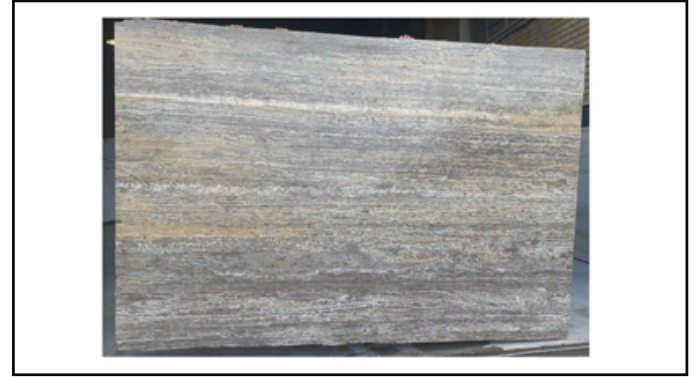

SILVER TRAVERTINE