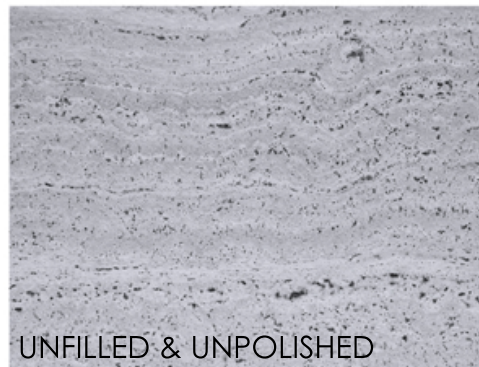

UNFILLED & UNPOLISHED