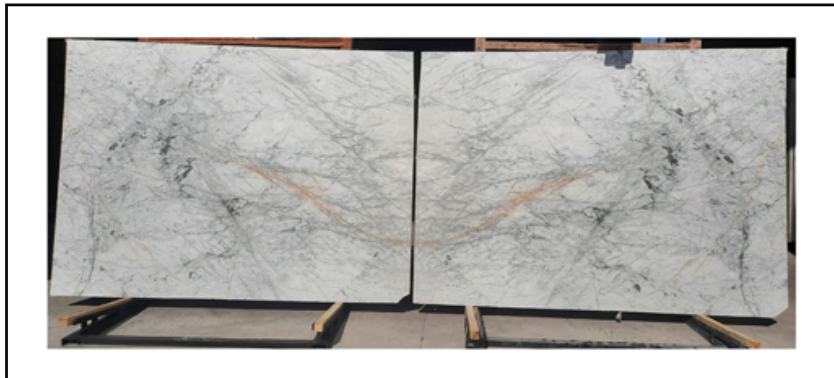

WHITE MARBLE